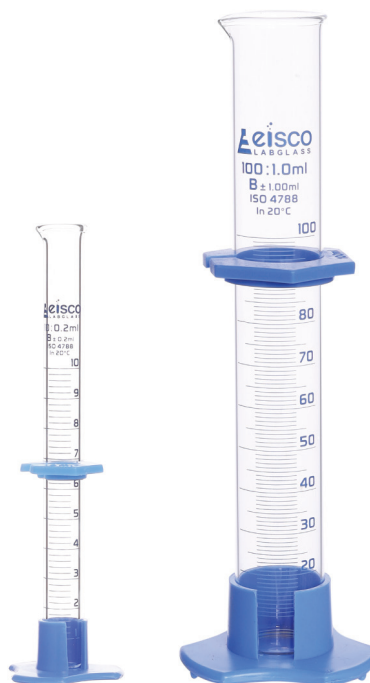

All prices exclude GST. Freight charges apply from $20+gst. Stock availability may vary. While Stocks Last.