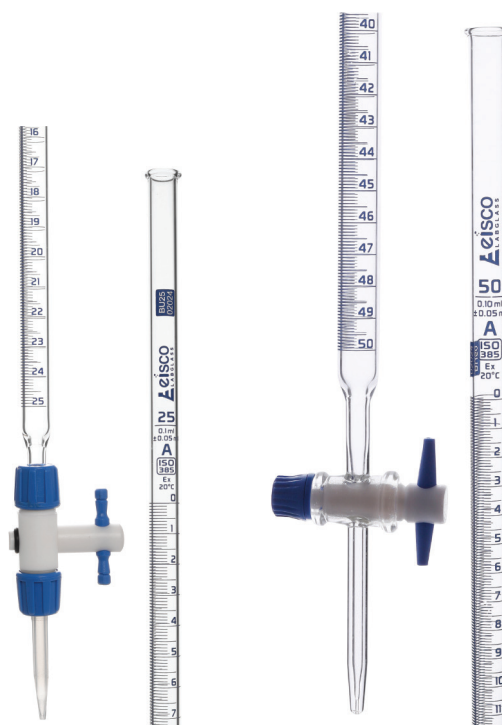

Burettes - Modular, Glass with PTFE Key Stopcock

Code	Capacity	Pack Size	Price
CH0243B	25 ml	1	\$ 30.00
CH0243C	50 ml	1	\$ 32.00

Burettes - Glass with PTFE Key Stopcock

Class-A

Code	Capacity	Pack Size	Price
CH0240A	10 ml	1	\$ 22.00
CH0240B	25 ml	1	\$ 24.00
CH0240C	50 ml	1	\$ 29.00
CH0240D	100 ml	1	\$ 32.00

Class-B

Code	Capacity	Pack Size	Price
CH0240F	25 ml	1	\$ 24.50
CH0240G	50 ml	1	\$ 29.00

Wash Bottles - 500 ml

Code	Chemical	Pack Size	Price
CHWB1011	Acetone	1	\$7.00
CHWB1020	Distilled Water	1	\$7.00
CHWB1038	Ethanol	1	\$7.00
CHWB1029	Isopropanol	1	\$7.00
CHWB1056	Methanol	1	\$7.00